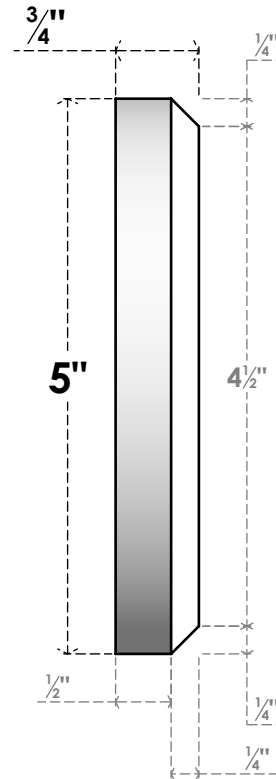

# ROSP050X050X075GRY10

5"W X 5"H X 3/4"P STANDARD GRAYSON FLOWER ROSETTE WITH BEVELED EDGE, ARCHITECTURAL GRADE PVC

**FRONT**

**SIDE**

EKENA MILLWORK  
2300 WEST MAIN ST.  
CLARKSVILLE, TX 75426  
TOLL FREE: 866-607-0453  
WWW.EKENAMILLWORK.COM

### NOTES

1. INSTALLATION TO BE COMPLETED IN ACCORDANCE WITH MANUFACTURER'S SPECIFICATIONS.
2. DRAWING MAY NOT BE TO SCALE
3. THIS DRAWING IS INTENDED FOR DESIGN AND PLANNING PURPOSES ONLY.
4. ALL INFORMATION CONTAINED HEREIN WAS CURRENT AT THE TIME OF DEVELOPMENT BUT MUST BE REVIEWED AND APPROVED BY THE PRODUCT MANUFACTURER TO BE CONSIDERED ACCURATE.
5. ARCHITECTURAL GRADE PVC PRODUCTS ARE MADE FROM EXPANDED CELLULAR PVC AND COME NATURALLY WHITE BUT MAY BE PAINTED