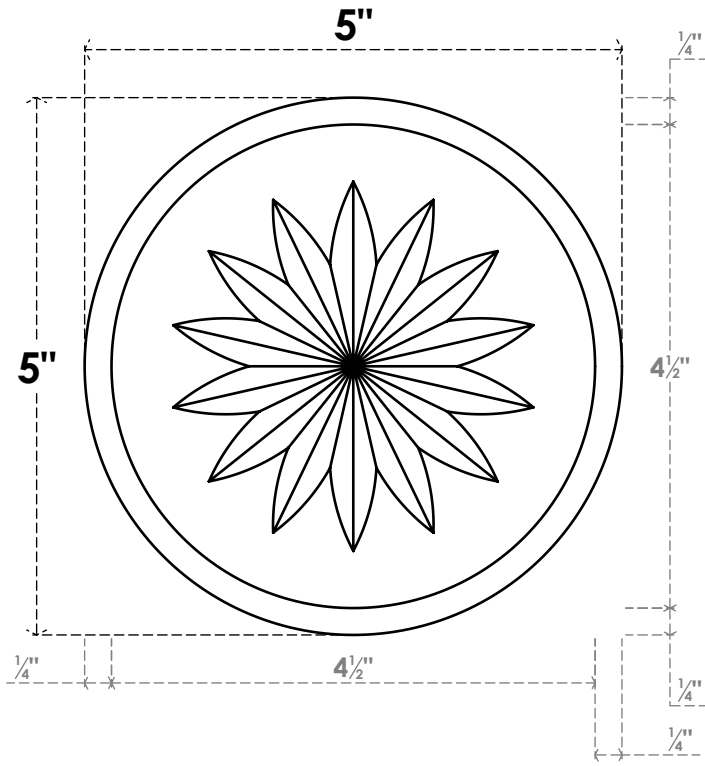

# ROSP050X050X075GRY10

5"W X 5"H X 3/4"P STANDARD GRAYSON FLOWER ROSETTE WITH BEVELED EDGE, ARCHITECTURAL GRADE PVC

**FRONT**

**SIDE**

EKENA MILLWORK  
2300 WEST MAIN ST.  
CLARKSVILLE, TX 75426  
TOLL FREE: 866-607-0453  
WWW.EKENAMILLWORK.COM